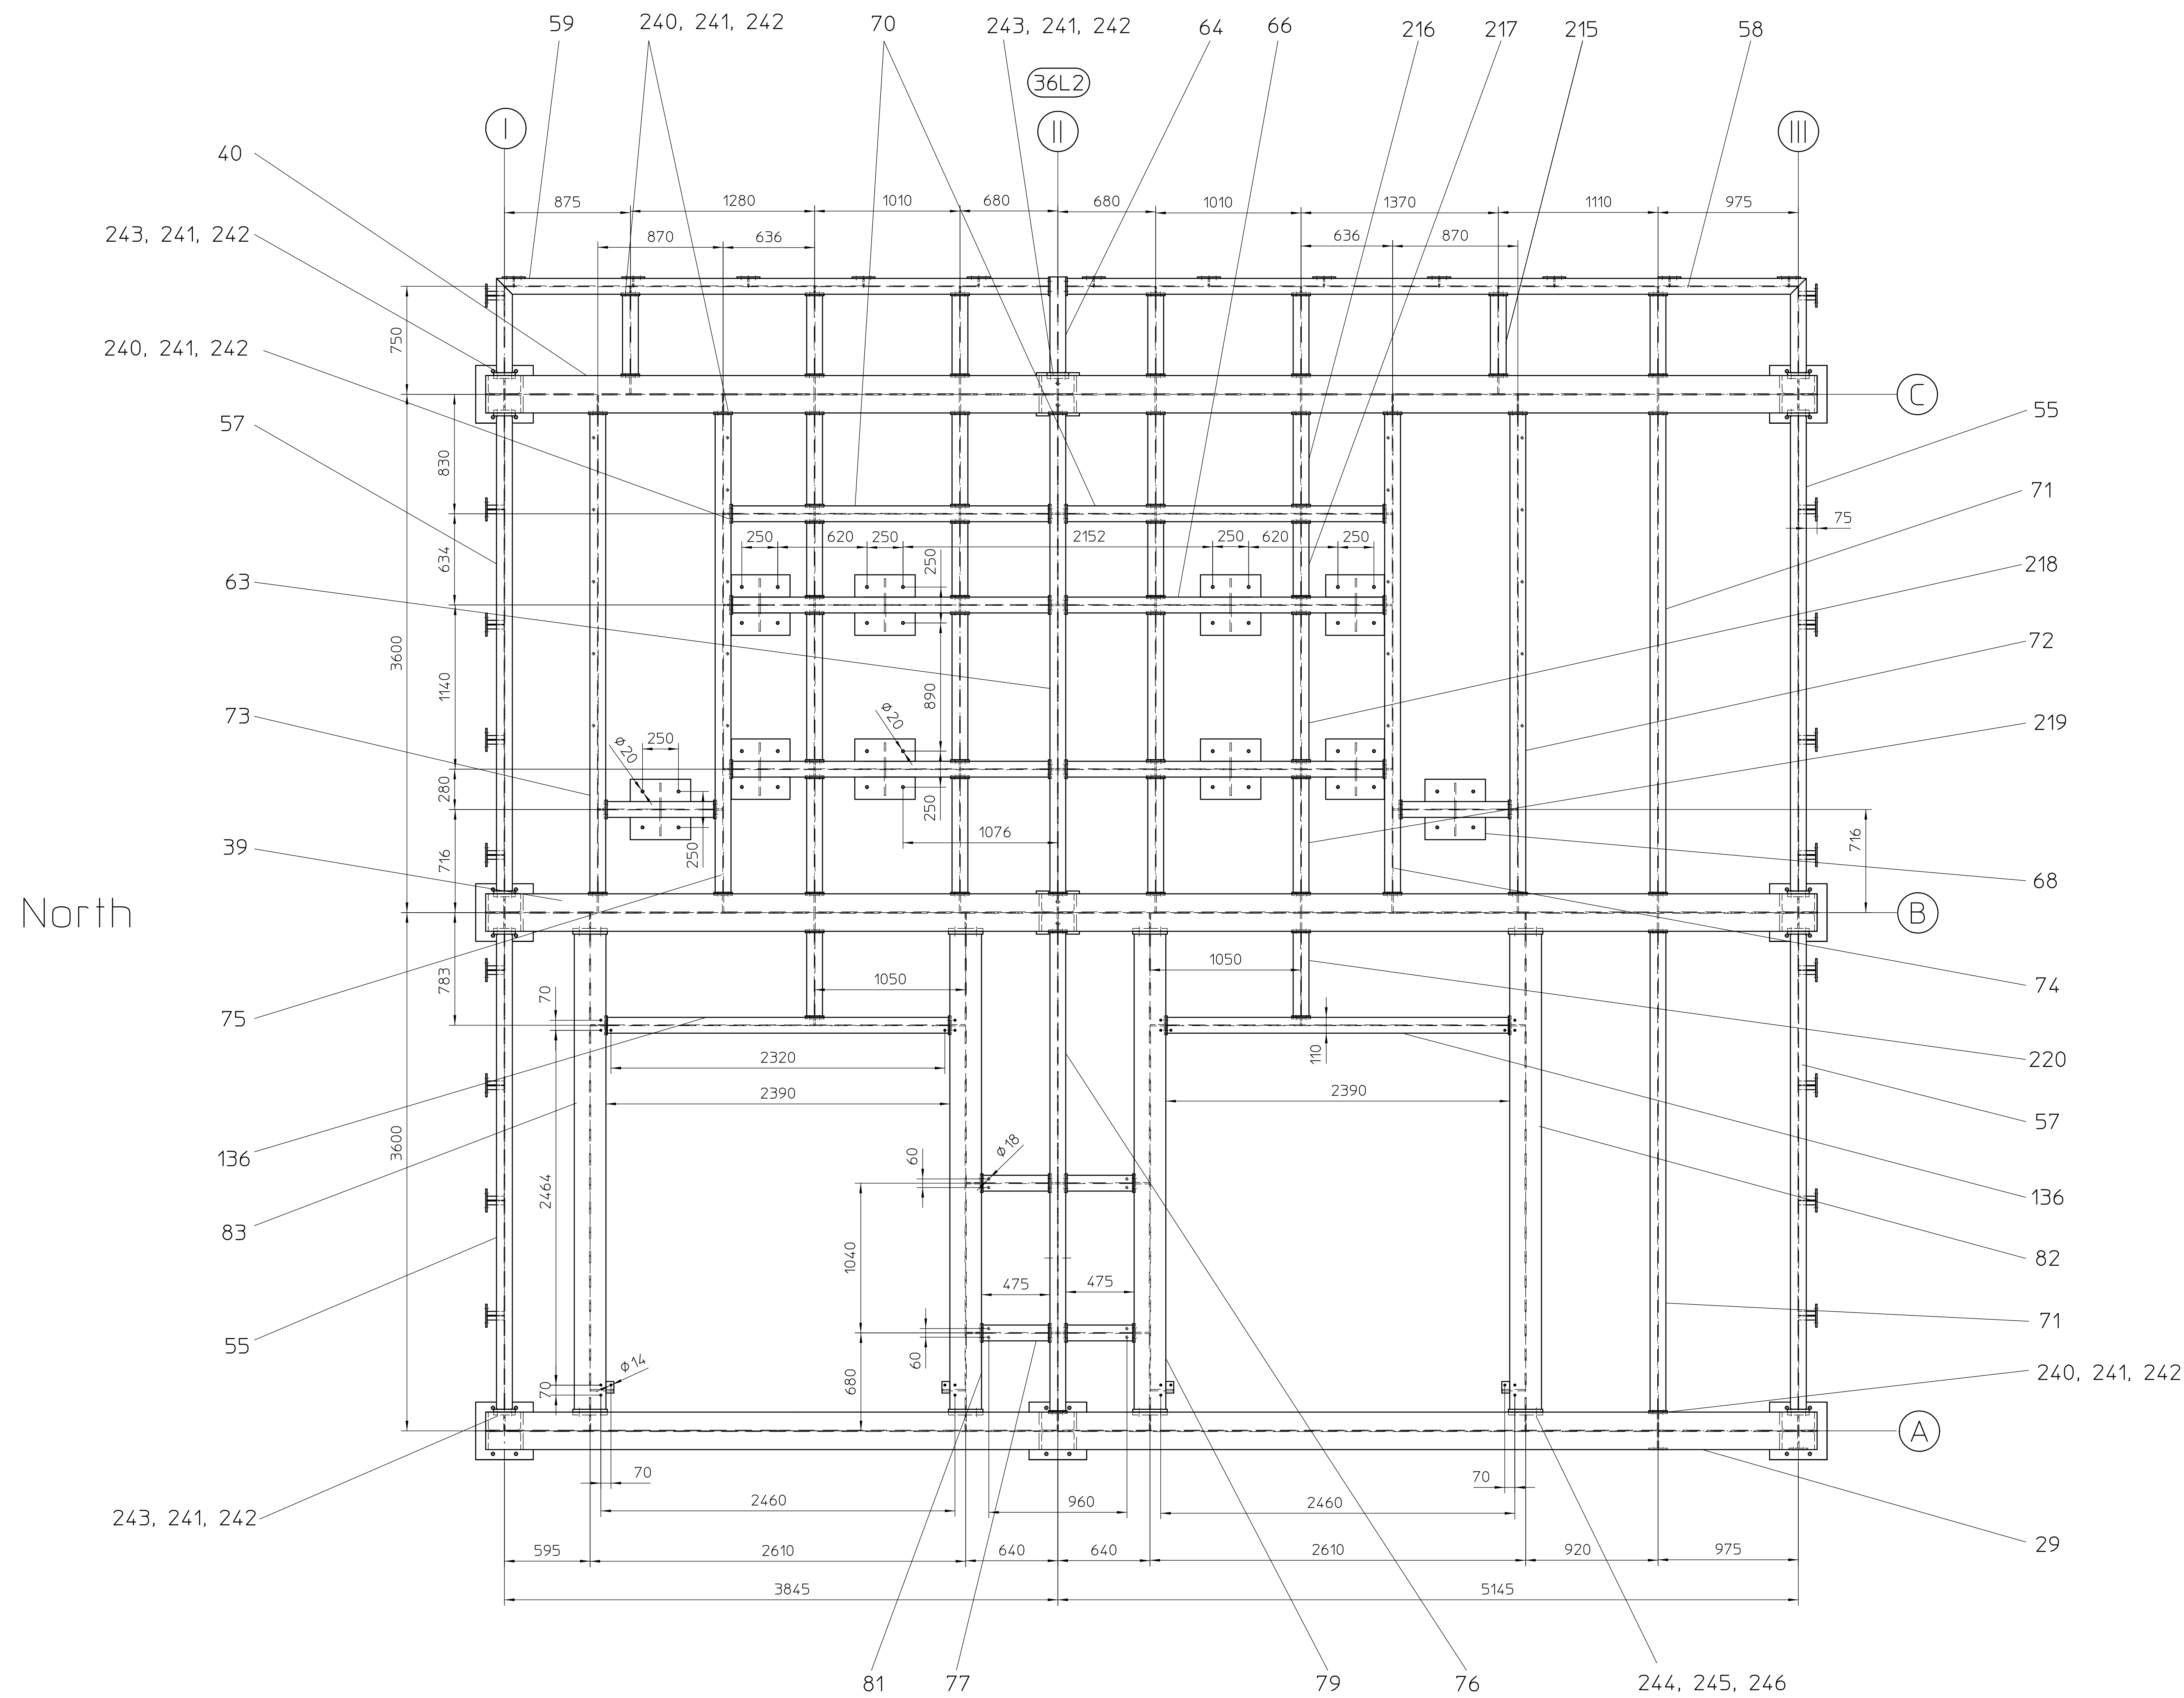

East

View A
(without wind bracings)

South

North

West

complete weight: 7476 kg

Item	Piece	Note	Material	Dimension
246	64	washer_galvanized	VZ	A 22, DIN 6916
245	32	hex_nut_galvanized	VZ	M20, DIN 6915
244	32	hex_bolt_galvanized	10.9	M20x70, DIN 6914
243	44	hex_bolt_galvanized	10.9	M16x65, DIN 6914
242	436	hex_nut_galvanized	VZ	M16, DIN 6915
241	872	washer_galvanized	VZ	A 17, DIN 6916
240	392	hex_bolt_galvanized	10.9	M16x45, DIN 6914

Projektskizze 1-00 BR

Plan Nr. 3

3

Scale: 1:20

Support construction upper platform

70.58592.000

MÜNSTERMANN

1