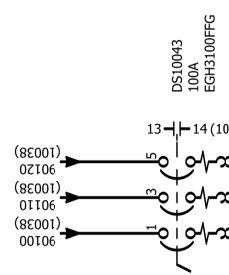

Non-Interrupted
24VDC Power

Drive Air
Conditioner

120 Vac
Power Distribution