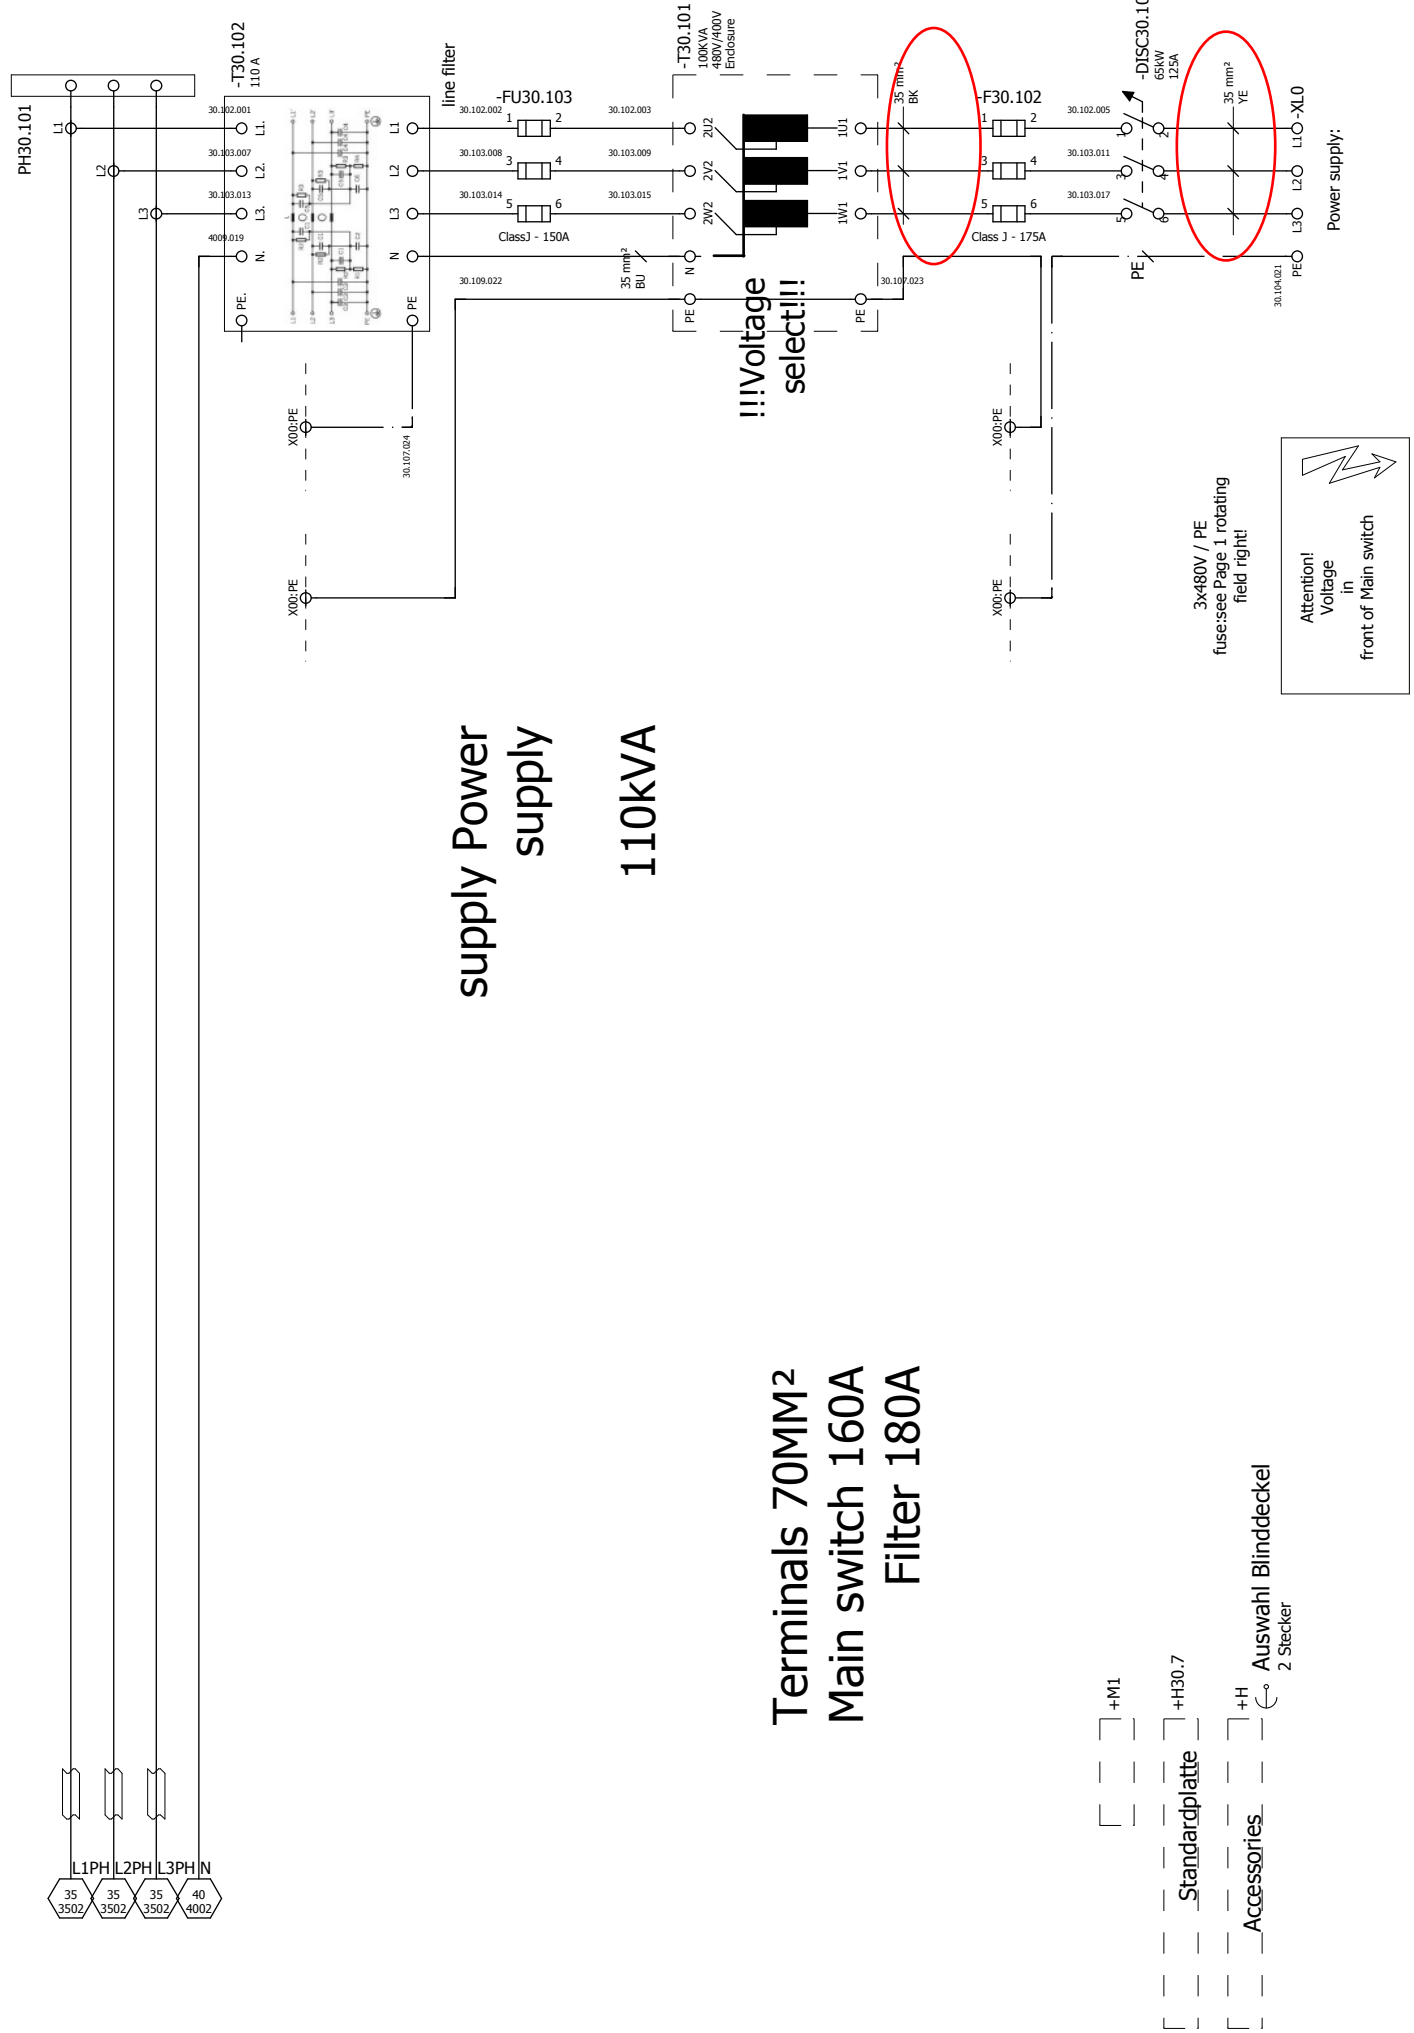

30.101
30.102
30.103
30.104
30.105
30.106
30.107
30.108
30.109
30.110
30.111
30.112
30.113
30.114
30.115
30.116
30.117
30.118
30.119
30.120
30.121
30.122
30.123
30.124
30.125
30.126
30.127
30.128
30.129
30.130

supply Power
supply
110kVA

Terminals 70MM²
Main switch 160A
Filter 180A

- [] +M1
- [] +H30.7
- [] +H
- [] Auswahl Blinddeckel 2 Stecker

Attention!
Voltage
in
front of Main switch